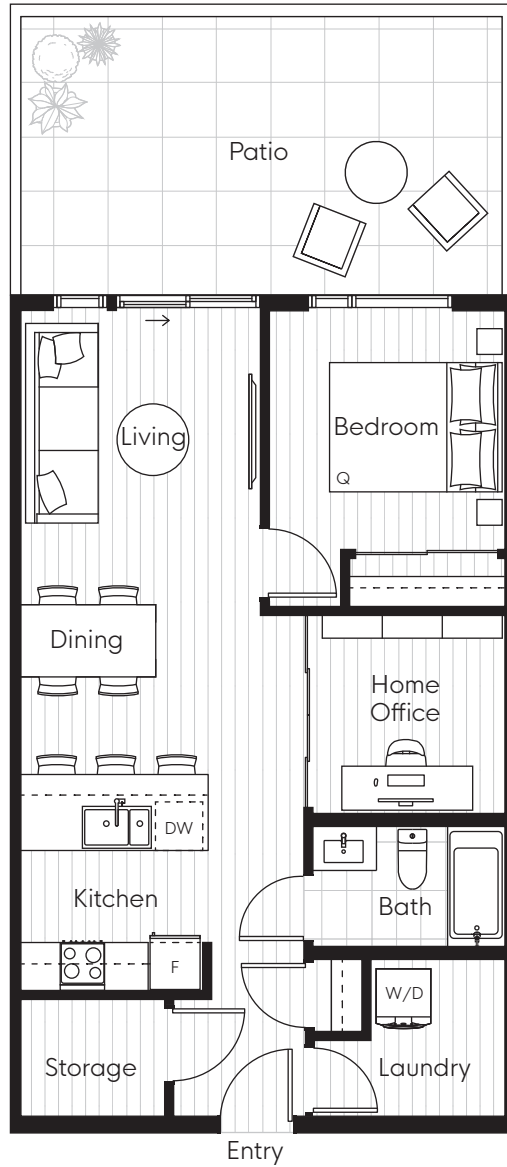

# PLAN TYPE: A

1 BEDROOM + DEN

INTERIOR: 727 SF  
 EXTERIOR: 135 - 240 SF  
 TOTAL: 862 - 967 SF

Sizes and dimensions are approximate, actual may vary. The developer reserves the right to make changes and modifications to the information contained herein without prior notice. E.&O.E.