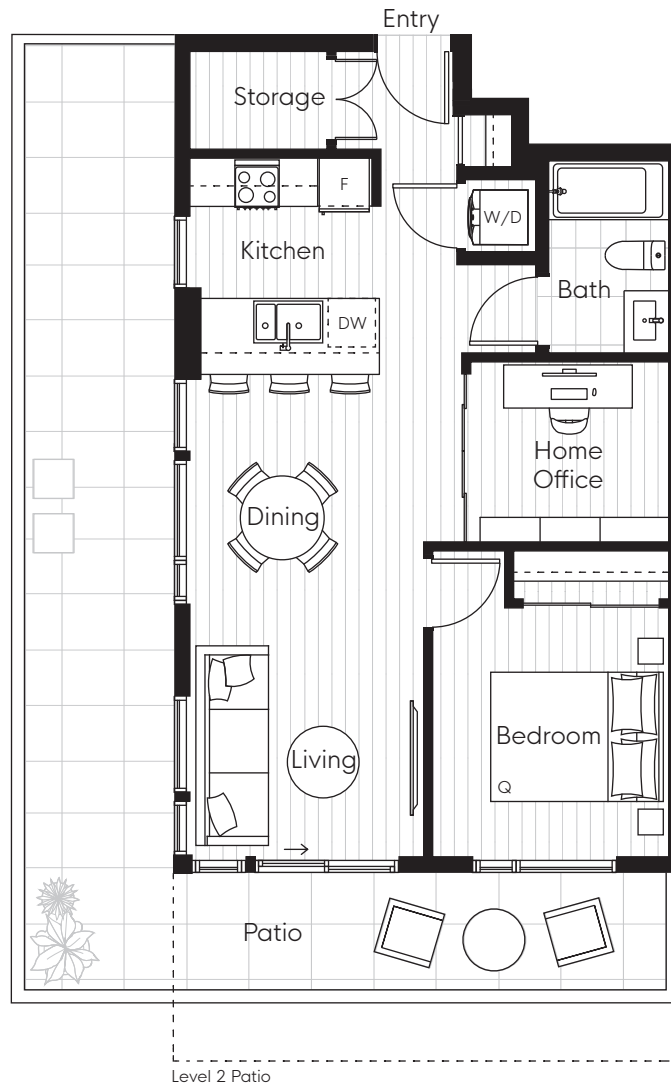

PLAN TYPE: B

1 BEDROOM + DEN

INTERIOR: 697 SF
 EXTERIOR: 131 - 320 SF
 TOTAL: 828 - 1,017 SF

Sizes and dimensions are approximate, actual may vary. The developer reserves the right to make changes and modifications to the information contained herein without prior notice. E.&O.E.