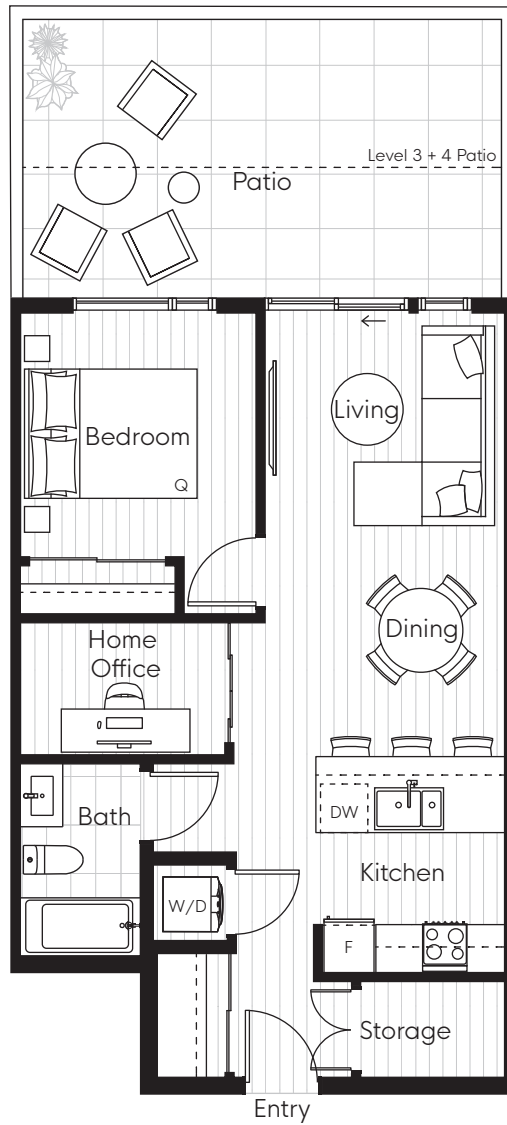

# PLAN TYPE: D

1 BEDROOM + DEN

INTERIOR: 662 SF  
 EXTERIOR: 104 - 276 SF  
 TOTAL: 766 - 938 SF

LEVEL 2

LEVEL 3+4

Sizes and dimensions are approximate, actual may vary. The developer reserves the right to make changes and modifications to the information contained herein without prior notice. E.&O.E.