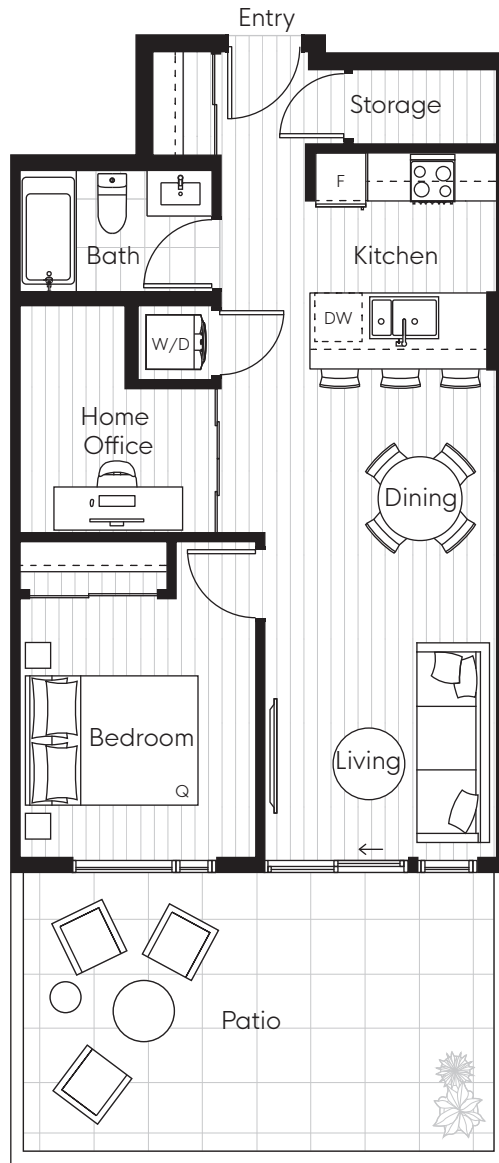

# PLAN TYPE: E

1 BEDROOM + DEN

INTERIOR: 693 SF  
EXTERIOR: 238 SF  
TOTAL: 931 SF

LEVEL 2

Sizes and dimensions are approximate, actual may vary. The developer reserves the right to make changes and modifications to the information contained herein without prior notice. E.&O.E.