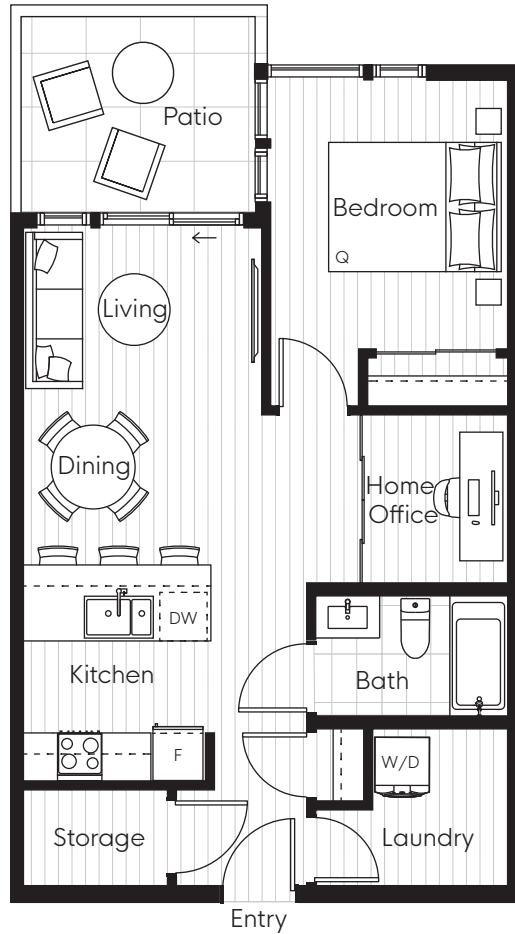

PLAN TYPE: F

1 BEDROOM + DEN

INTERIOR: 664 SF
EXTERIOR: 76 - 77 SF
TOTAL: 740 - 741 SF

Venture

LEVEL 3+4

Sizes and dimensions are approximate, actual may vary. The developer reserves the right to make changes and modifications to the information contained herein without prior notice. E.&O.E.