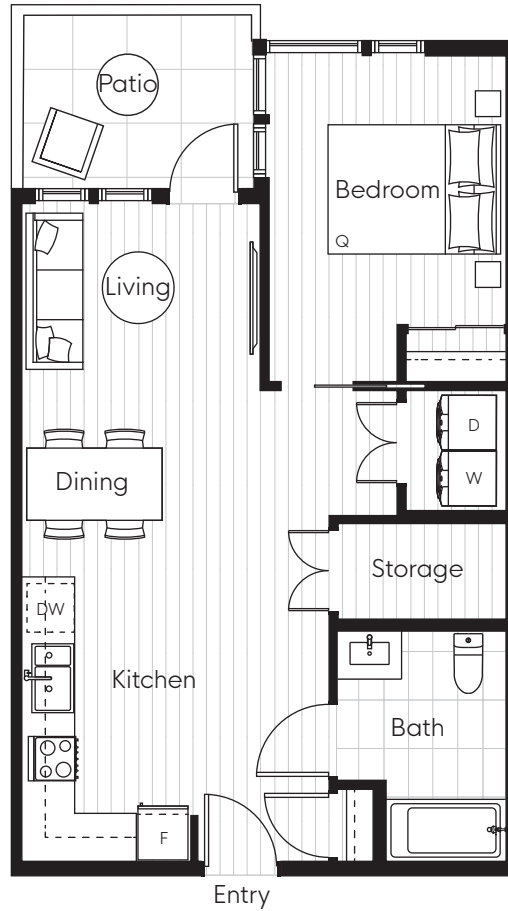

# PLAN TYPE: G

1 BEDROOM + DEN

INTERIOR: 656 SF  
EXTERIOR: 77 SF  
TOTAL: 733 SF

# Venture

LEVEL 3+4

Sizes and dimensions are approximate, actual may vary. The developer reserves the right to make changes and modifications to the information contained herein without prior notice. E.&O.E.