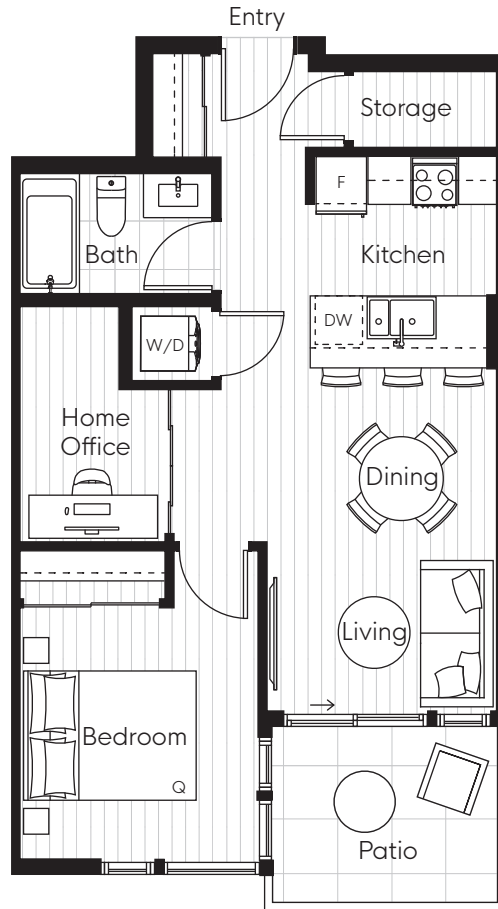

# PLAN TYPE: H

1 BEDROOM + DEN

INTERIOR: 632 SF  
EXTERIOR: 73 SF  
TOTAL: 705 SF

LEVEL 3+4

Sizes and dimensions are approximate, actual may vary. The developer reserves the right to make changes and modifications to the information contained herein without prior notice. E.&O.E.