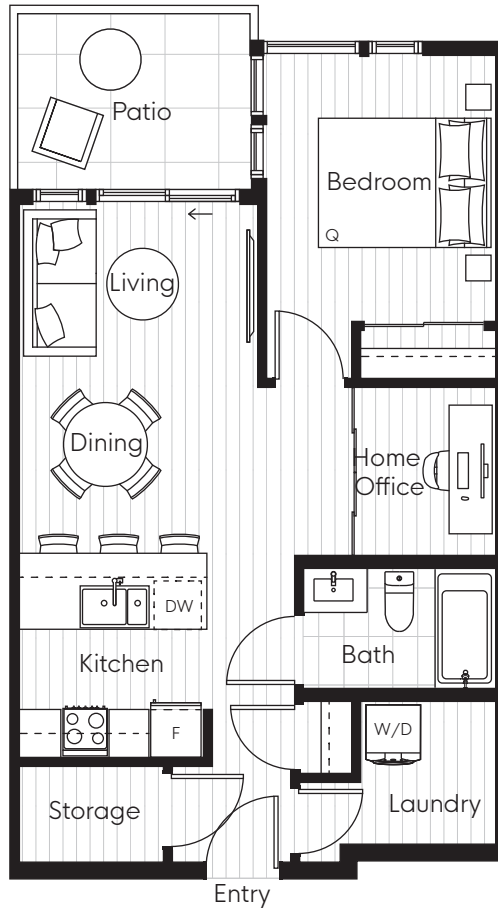

# PLAN TYPE: I

1 BEDROOM + DEN

INTERIOR: 660 SF  
EXTERIOR: 77 SF  
TOTAL: 737 SF

# Venture

LEVEL 3+4

Sizes and dimensions are approximate, actual may vary. The developer reserves the right to make changes and modifications to the information contained herein without prior notice. E.&O.E.