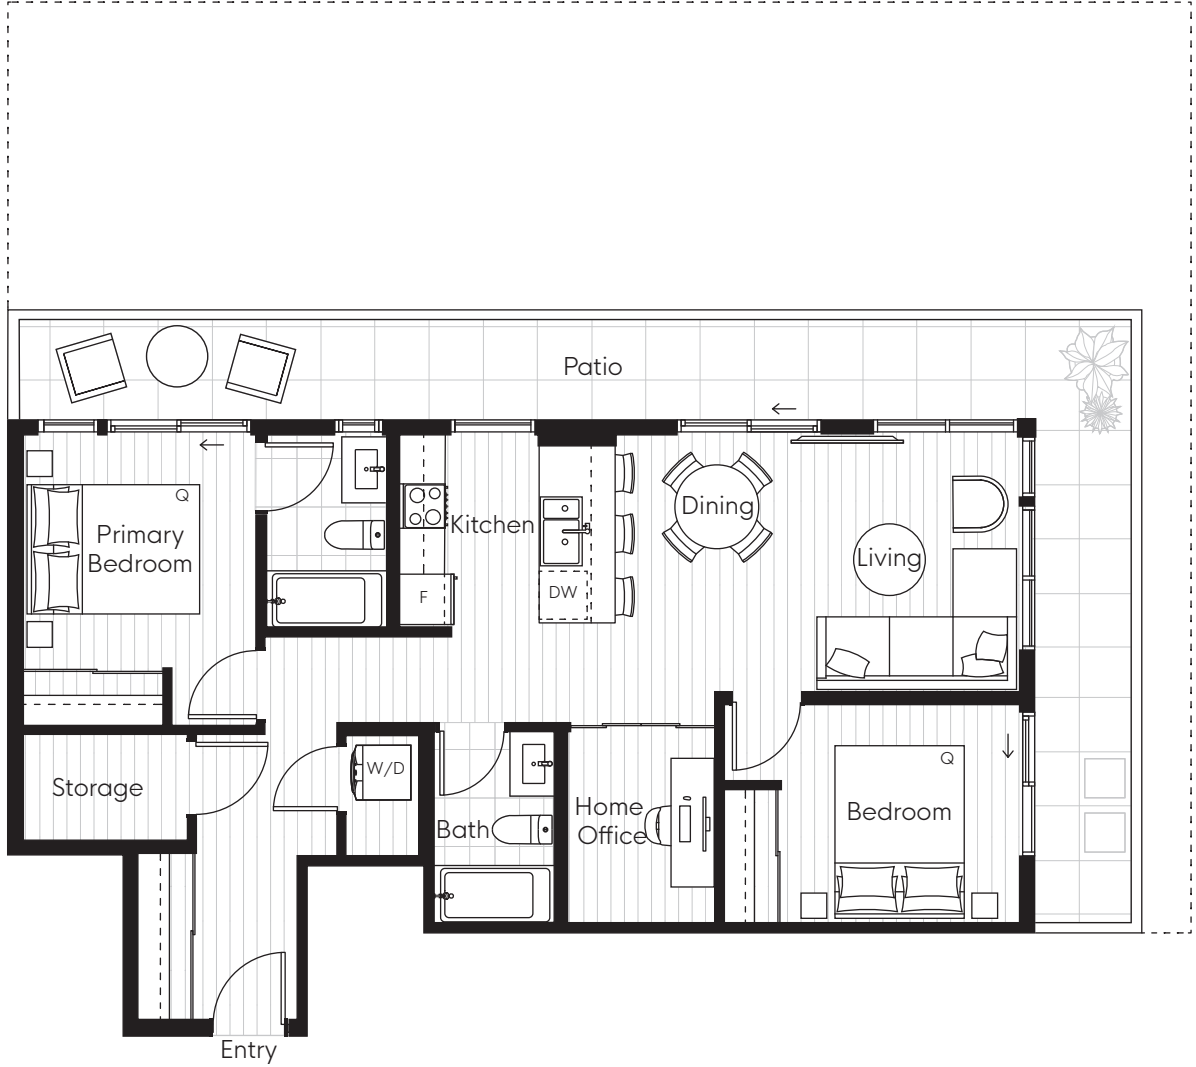

# PLAN TYPE: L

2 BEDROOM, 2 BATH

INTERIOR: 906 SF  
 EXTERIOR: 326 - 933 SF  
 TOTAL: 1,232 - 1,839 SF

Level 2 Patio

LEVEL 2

LEVEL 3+4

Sizes and dimensions are approximate, actual may vary. The developer reserves the right to make changes and modifications to the information contained herein without prior notice. E.&O.E.