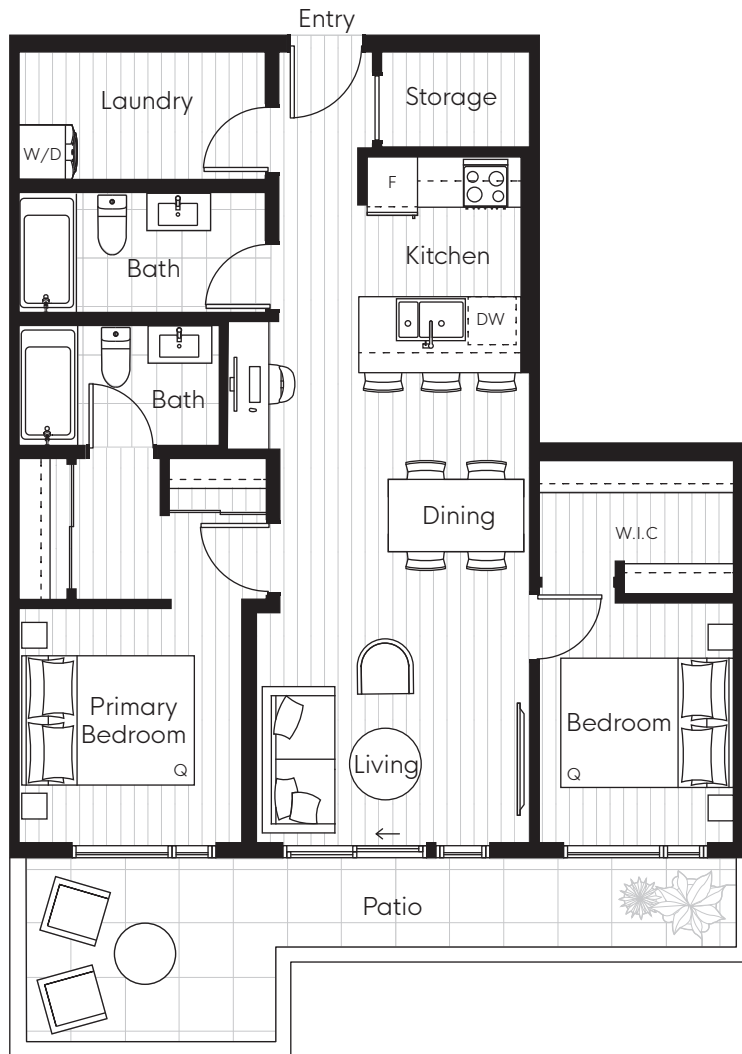

# PLAN TYPE: M

2 BEDROOM, 2 BATH

INTERIOR: 891 SF  
 EXTERIOR: 137 SF  
 TOTAL: 1,028 SF

LEVEL 2

Sizes and dimensions are approximate, actual may vary. The developer reserves the right to make changes and modifications to the information contained herein without prior notice. E.&O.E.