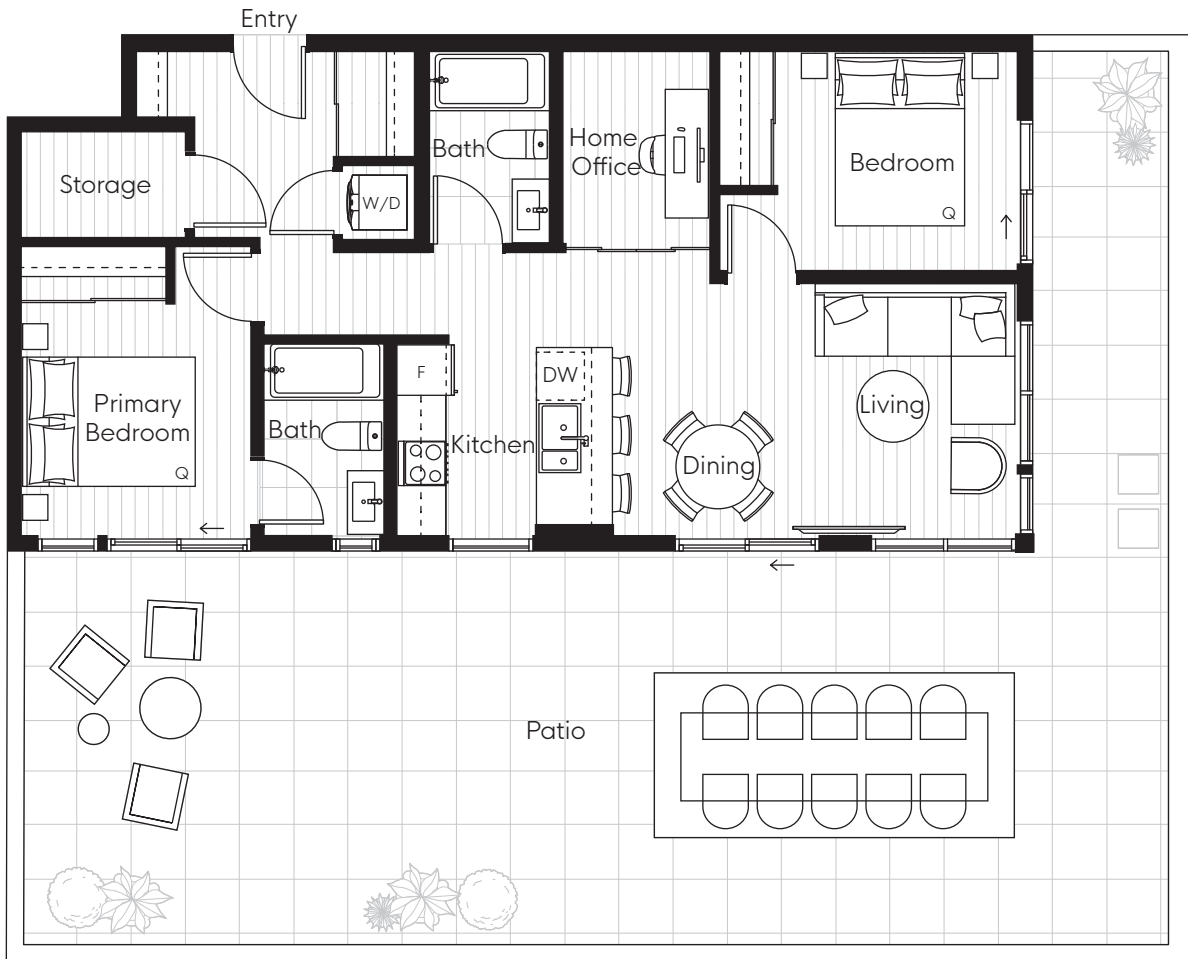

PLAN TYPE: N

2 BEDROOM, 2 BATH

INTERIOR: 884 SF
EXTERIOR: 697 SF
TOTAL: 1,581 SF

LEVEL 2

Sizes and dimensions are approximate, actual may vary. The developer reserves the right to make changes and modifications to the information contained herein without prior notice. E.&O.E.