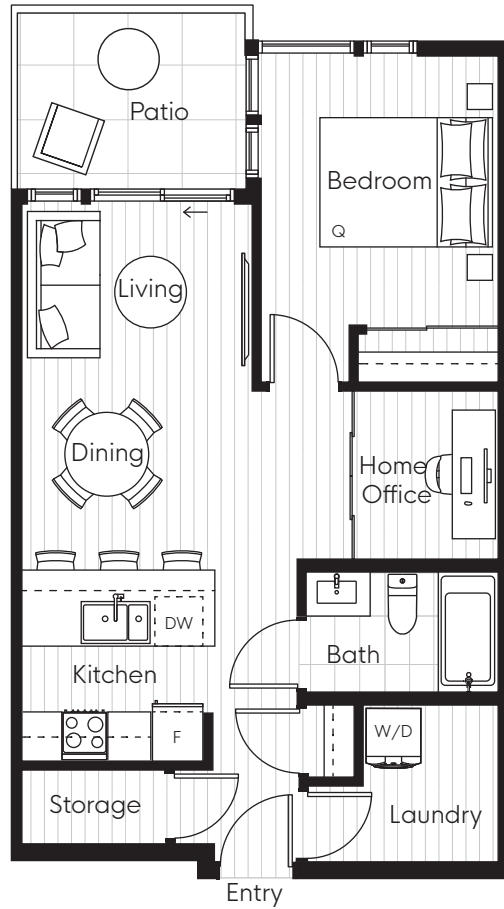

# PLAN TYPE: Q

1 BEDROOM + DEN

INTERIOR: 660 SF  
EXTERIOR: 73 SF  
TOTAL: 733 SF

# Venture

LEVEL 3+4

Sizes and dimensions are approximate, actual may vary. The developer reserves the right to make changes and modifications to the information contained herein without prior notice. E.&O.E.