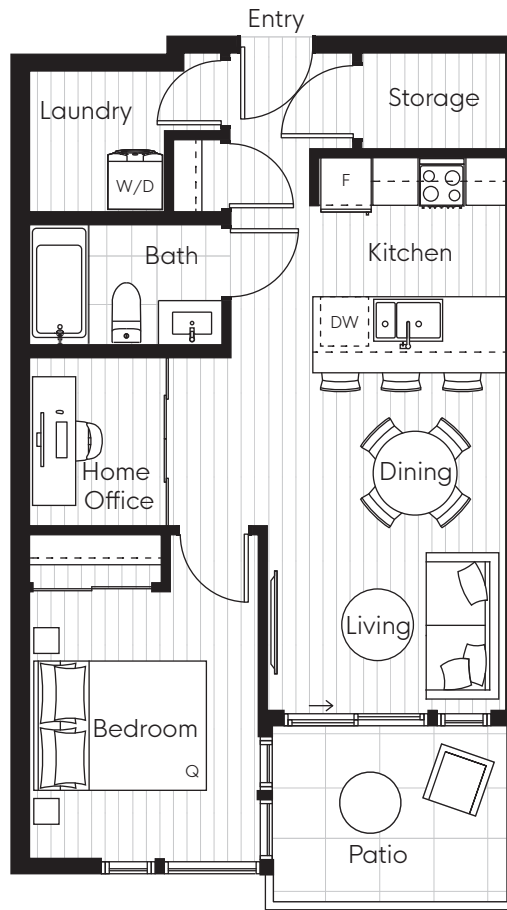

PLAN TYPE: R

1 BEDROOM + DEN

INTERIOR: 664 SF
EXTERIOR: 77 SF
TOTAL: 741 SF

LEVEL 3+4

Sizes and dimensions are approximate, actual may vary. The developer reserves the right to make changes and modifications to the information contained herein without prior notice. E.&O.E.