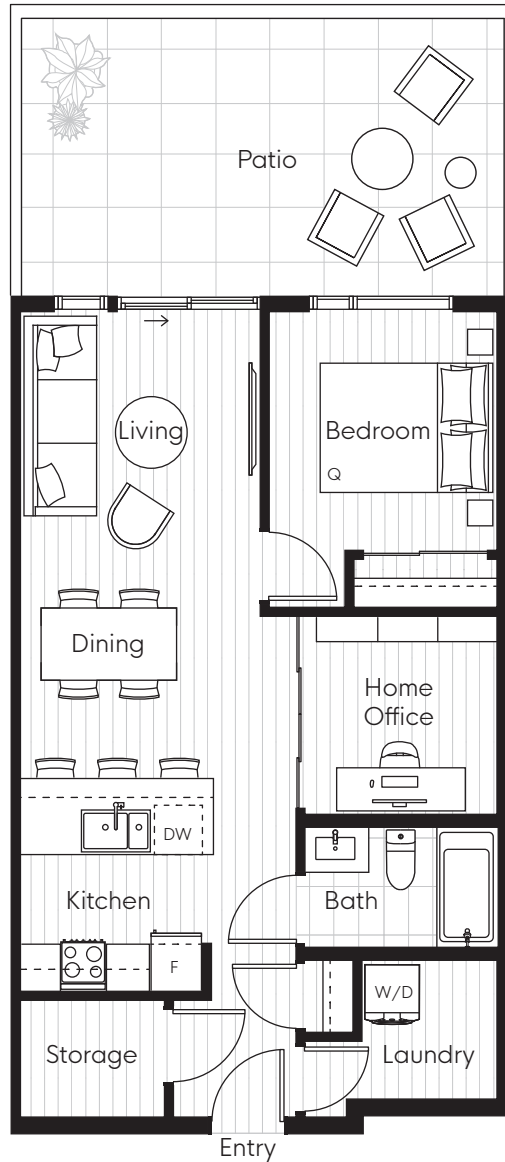

# PLAN TYPE: S

1 BEDROOM + DEN

INTERIOR: 727 SF  
EXTERIOR: 134 - 239 SF  
TOTAL: 861 - 966 SF

Sizes and dimensions are approximate, actual may vary. The developer reserves the right to make changes and modifications to the information contained herein without prior notice. E.&O.E.