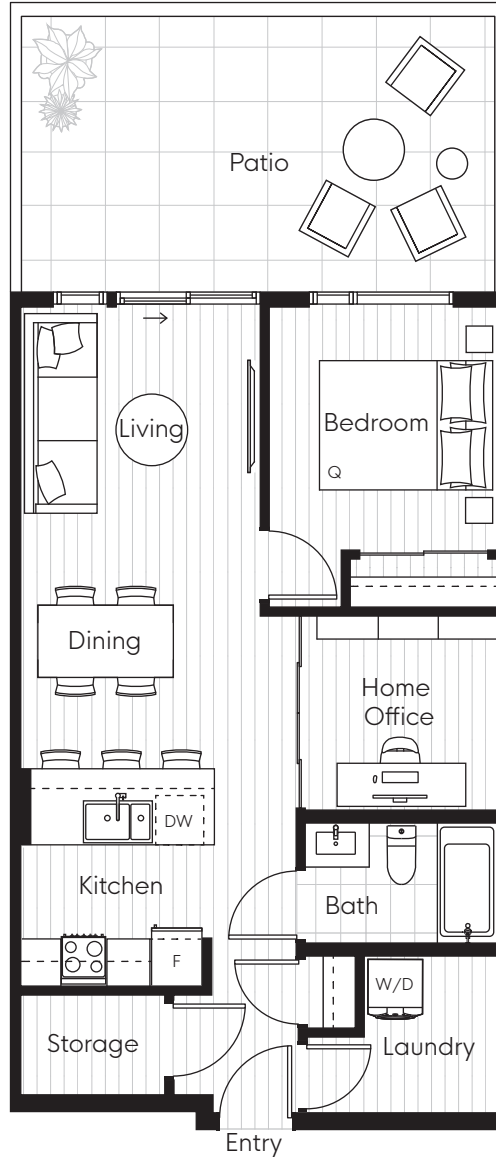

# PLAN TYPE: T

1 BEDROOM + DEN

INTERIOR: 720 SF  
EXTERIOR: 134 SF  
TOTAL: 854 SF

# Venture

LEVEL 2

← N

Sizes and dimensions are approximate, actual may vary. The developer reserves the right to make changes and modifications to the information contained herein without prior notice. E.&O.E.