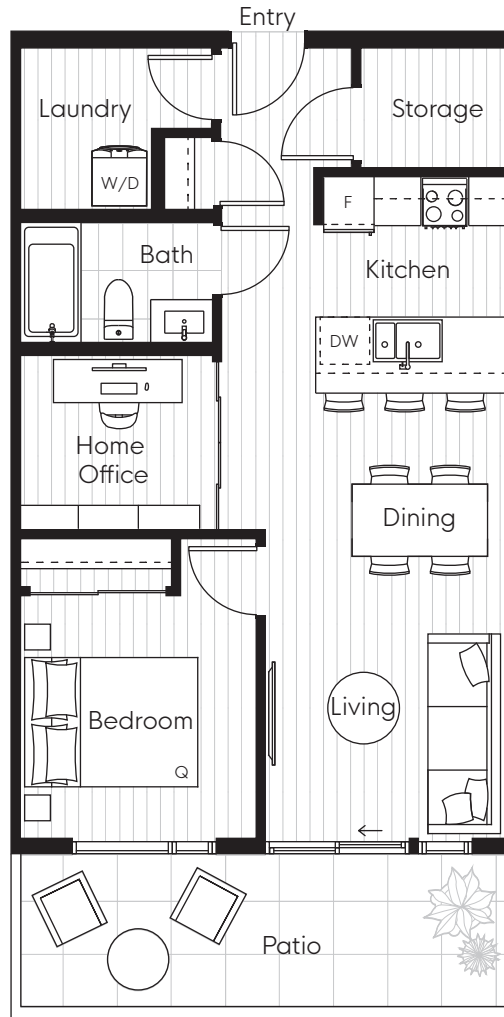

# PLAN TYPE: U

1 BEDROOM + DEN

INTERIOR: 714 SF  
EXTERIOR: 112 SF  
TOTAL: 826 SF

LEVEL 3+4

Sizes and dimensions are approximate, actual may vary. The developer reserves the right to make changes and modifications to the information contained herein without prior notice. E.&O.E.